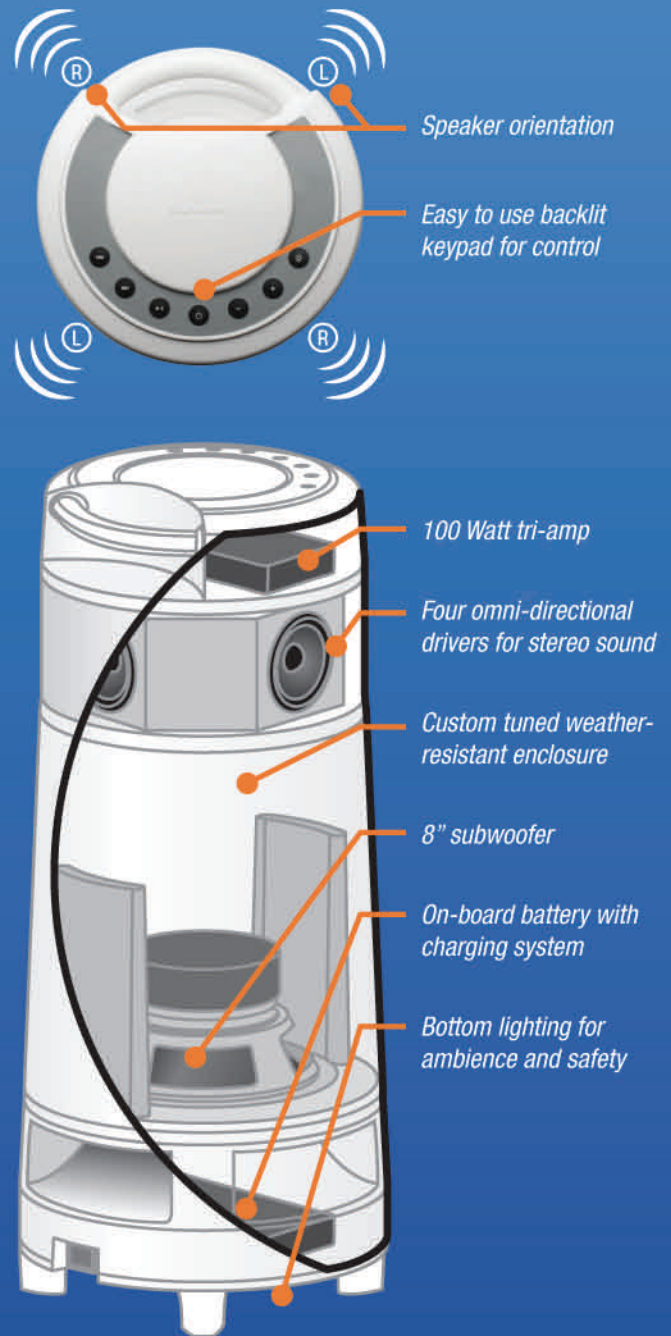

Features

- All-weather wireless speaker system
- Listen to your iPod®/iPhone®, Android™, MP3 player, computer or any analog audio source
- Proprietary DSP technology matches amplifiers to drivers for greater efficiency and premium audio performance
- Convenient top-panel controls volume and remote functions for iPod®/iPhone® and PC² operation (including Rhapsody®, Pandora®, iTunes® and more)
- Long-range, interference-free wireless transmission¹
- Works through walls, floors and ceilings eliminating the need for running wires
- Portable – carry it anywhere with its built-in rechargeable battery for 10-to-20 hours of uninterrupted wireless sound (+/- power level)
- Night Illumination – Blue LED base lighting for extra ambiance and safety at night
- Simple and straightforward setup
- Apple® Remote App Compatible

¹ 50 to 300-foot broadcast range depending on location/environment

² PC control with optional Universal Audio Transmitter (UAT)

Specifications

DRIVERS: 8" downward-firing, high-SPL, long-throw woofer using IMPP cone and rubber surround

Four full-range drivers in a stereo 360° array using IMPP cones and rubber surrounds

Acoustic frequency, 38-18kHz

AMPLIFIERS: Subwoofer Amp - 50W RMS, Class-D
Stereo Amp - 25 X 2 RMS, Class-D
0.1% THD @20-20kHz

BATTERY: Rechargeable internal battery with internal AC power supply and built-in charger

RF LINK: Bi-directional communication

DSP: Proprietary 24-bit

TECHNOLOGY: FHSS 40-Ch wireless protocol
Redundant error correction
Robust packet loss detection
Auto muting

DIMENSIONS: Diameter 11" (27.9 cm)
Height 26" (66 cm)

WEIGHT: Unit only 25.4 lbs (11.6 kgs)
Shipping weight 37 lbs (16.8 kgs)
W/ iCast 39.1 lbs (17.74 kgs)

Available From:

Honest Install
972-4-HONEST (446-6378)
WWW.HONESTINSTALL.COM